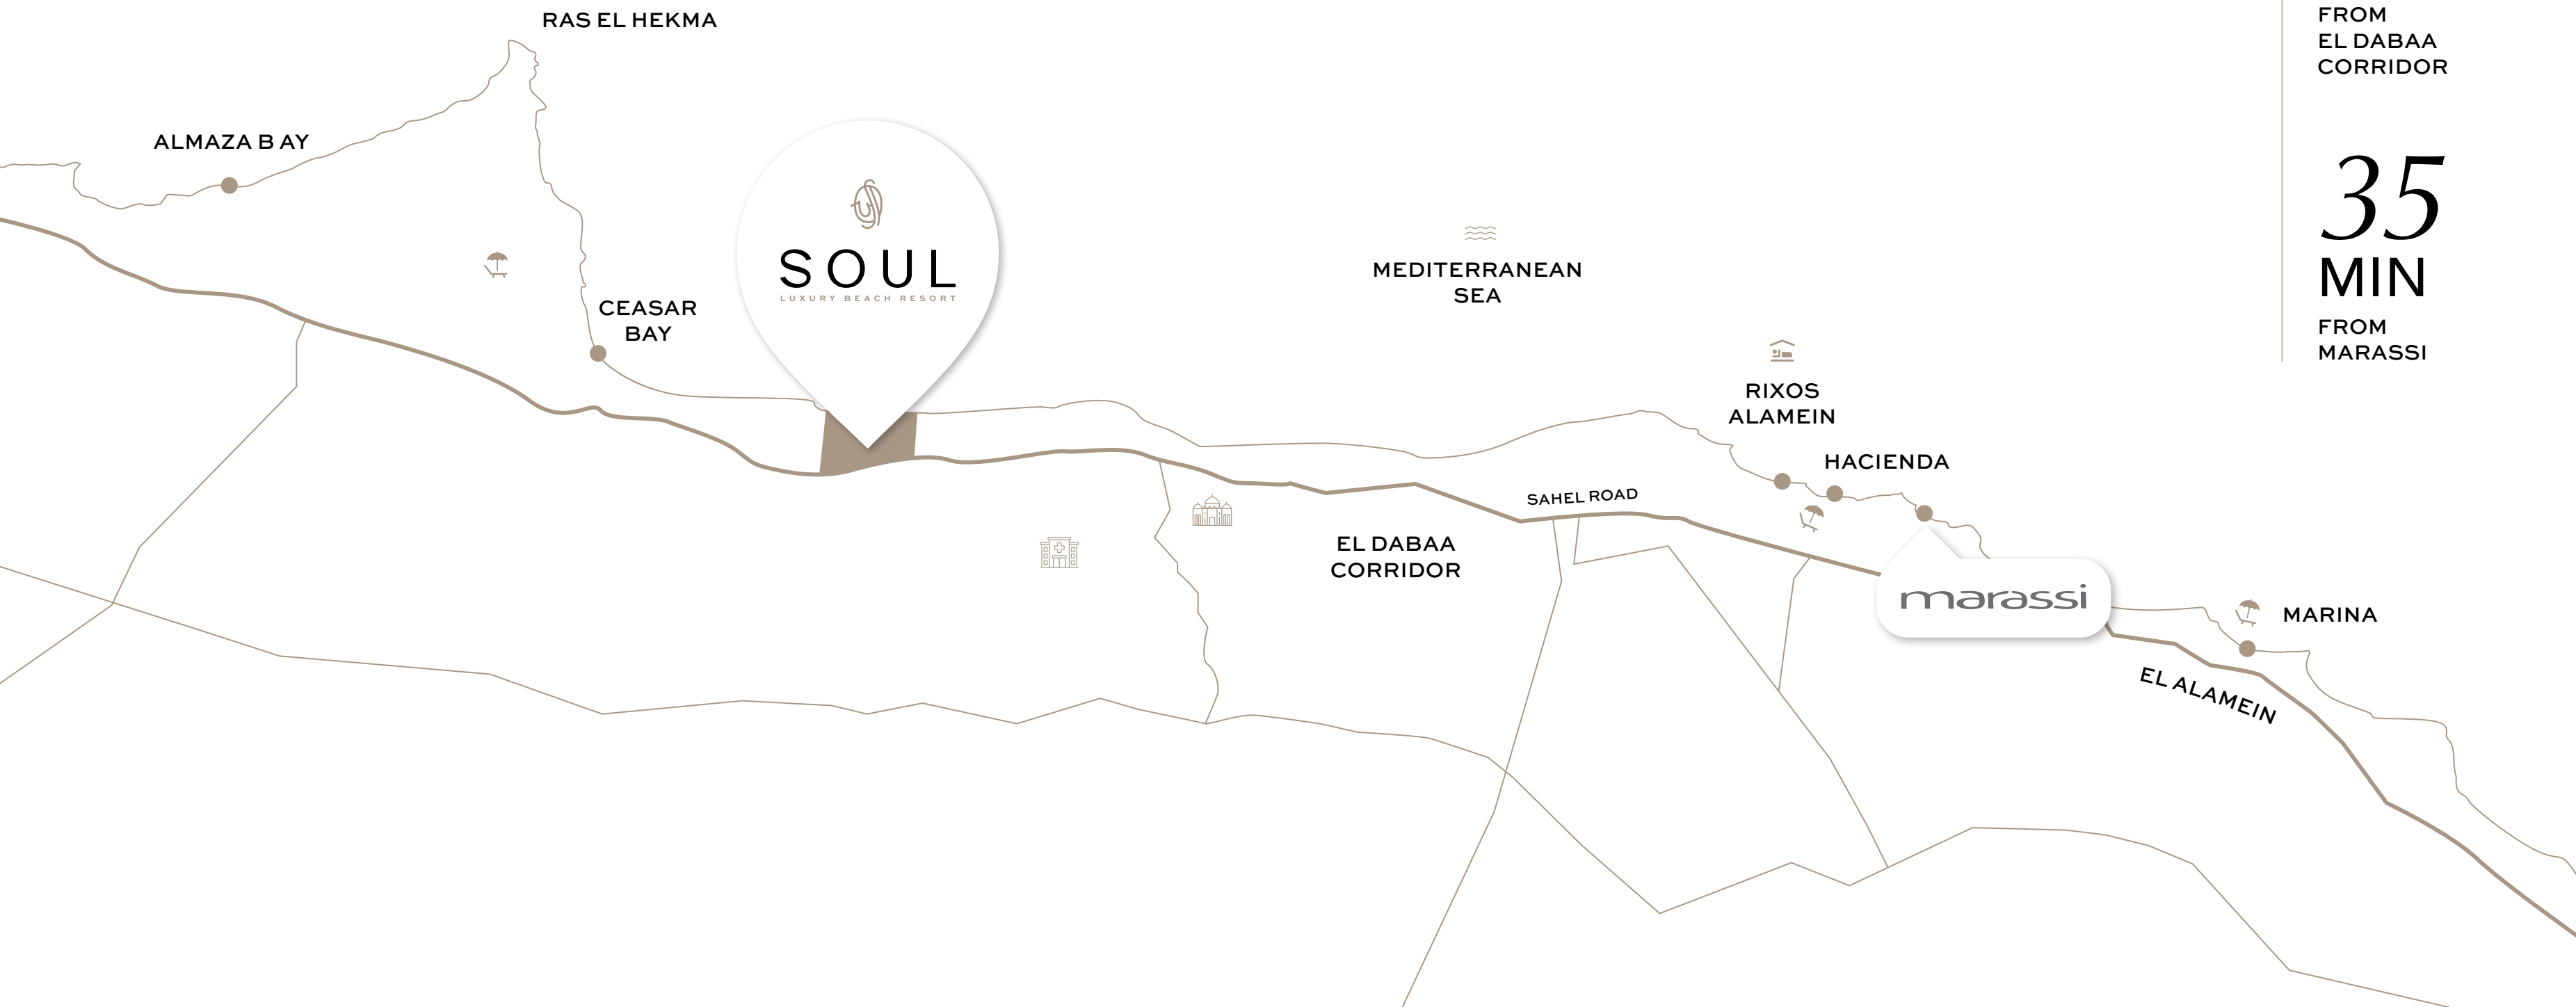

# 03

LOCATION

# LOCATED IN THE HEART OF THE NORTH COAST OF EGYPT

10  
MIN

FROM  
EL DABAA  
CORRIDOR

35  
MIN

FROM  
MARASSI